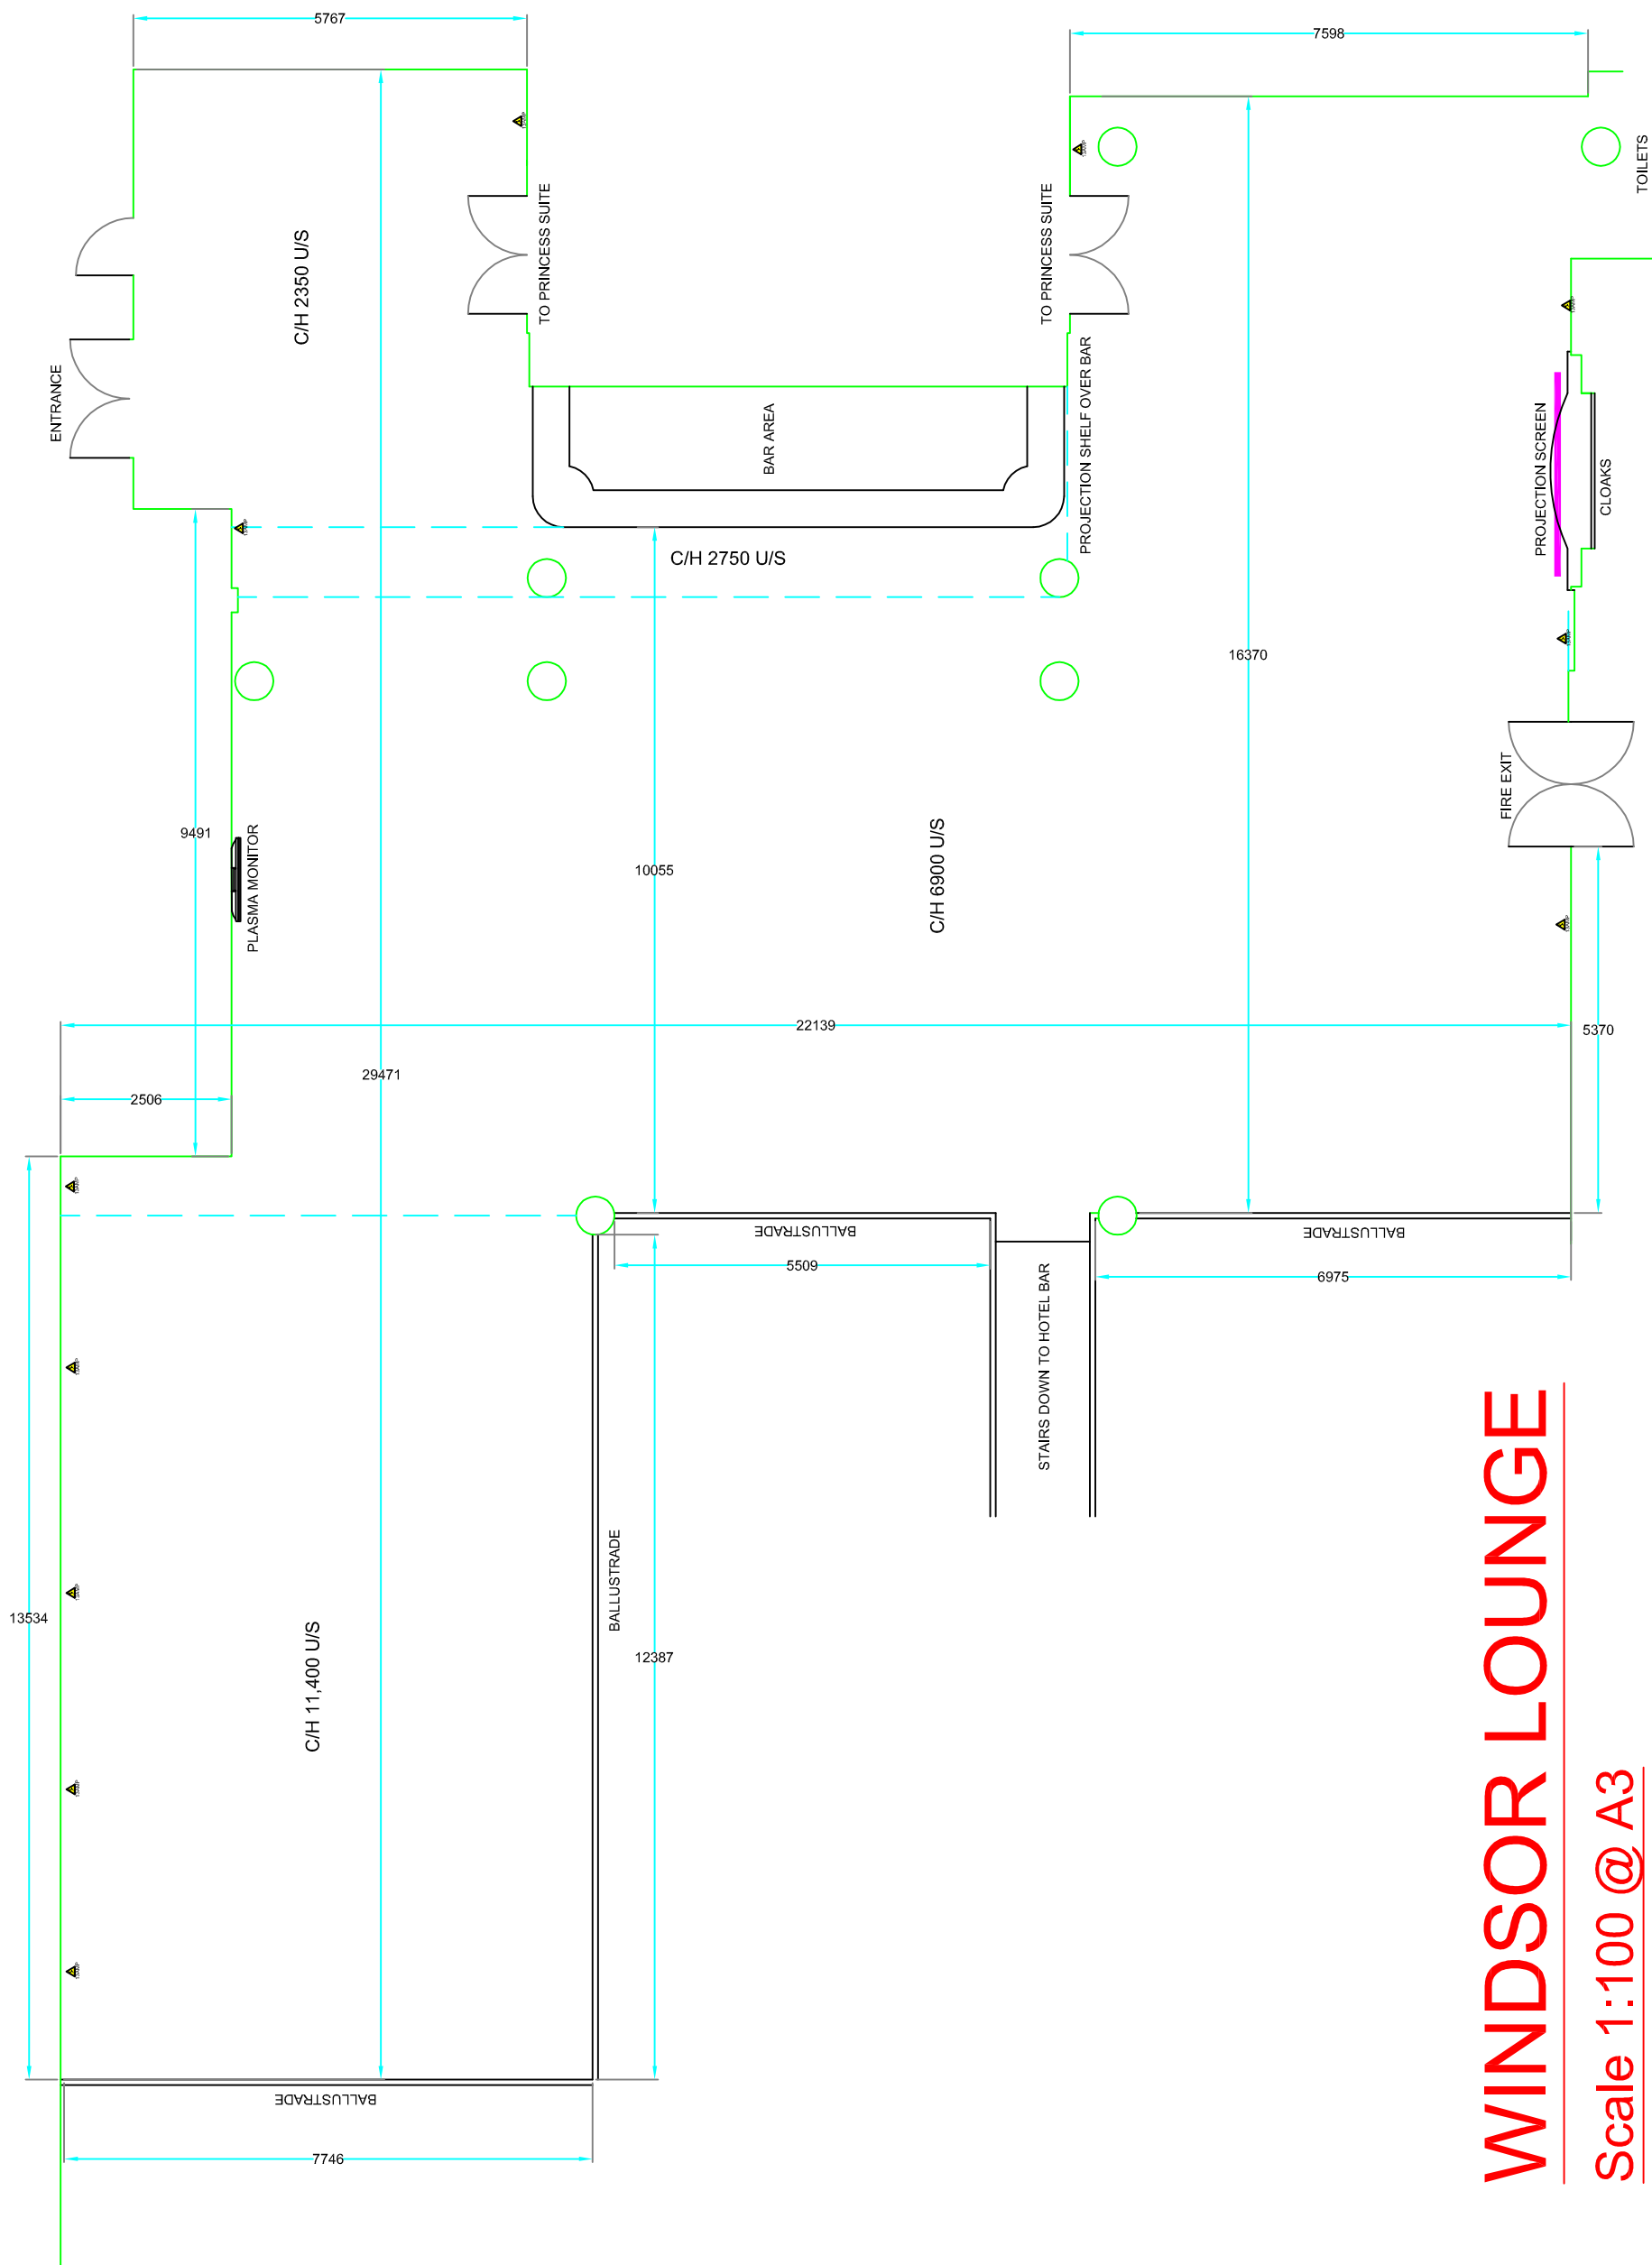

WINDSOR LOUNGE

Scale 1:100 @ A3