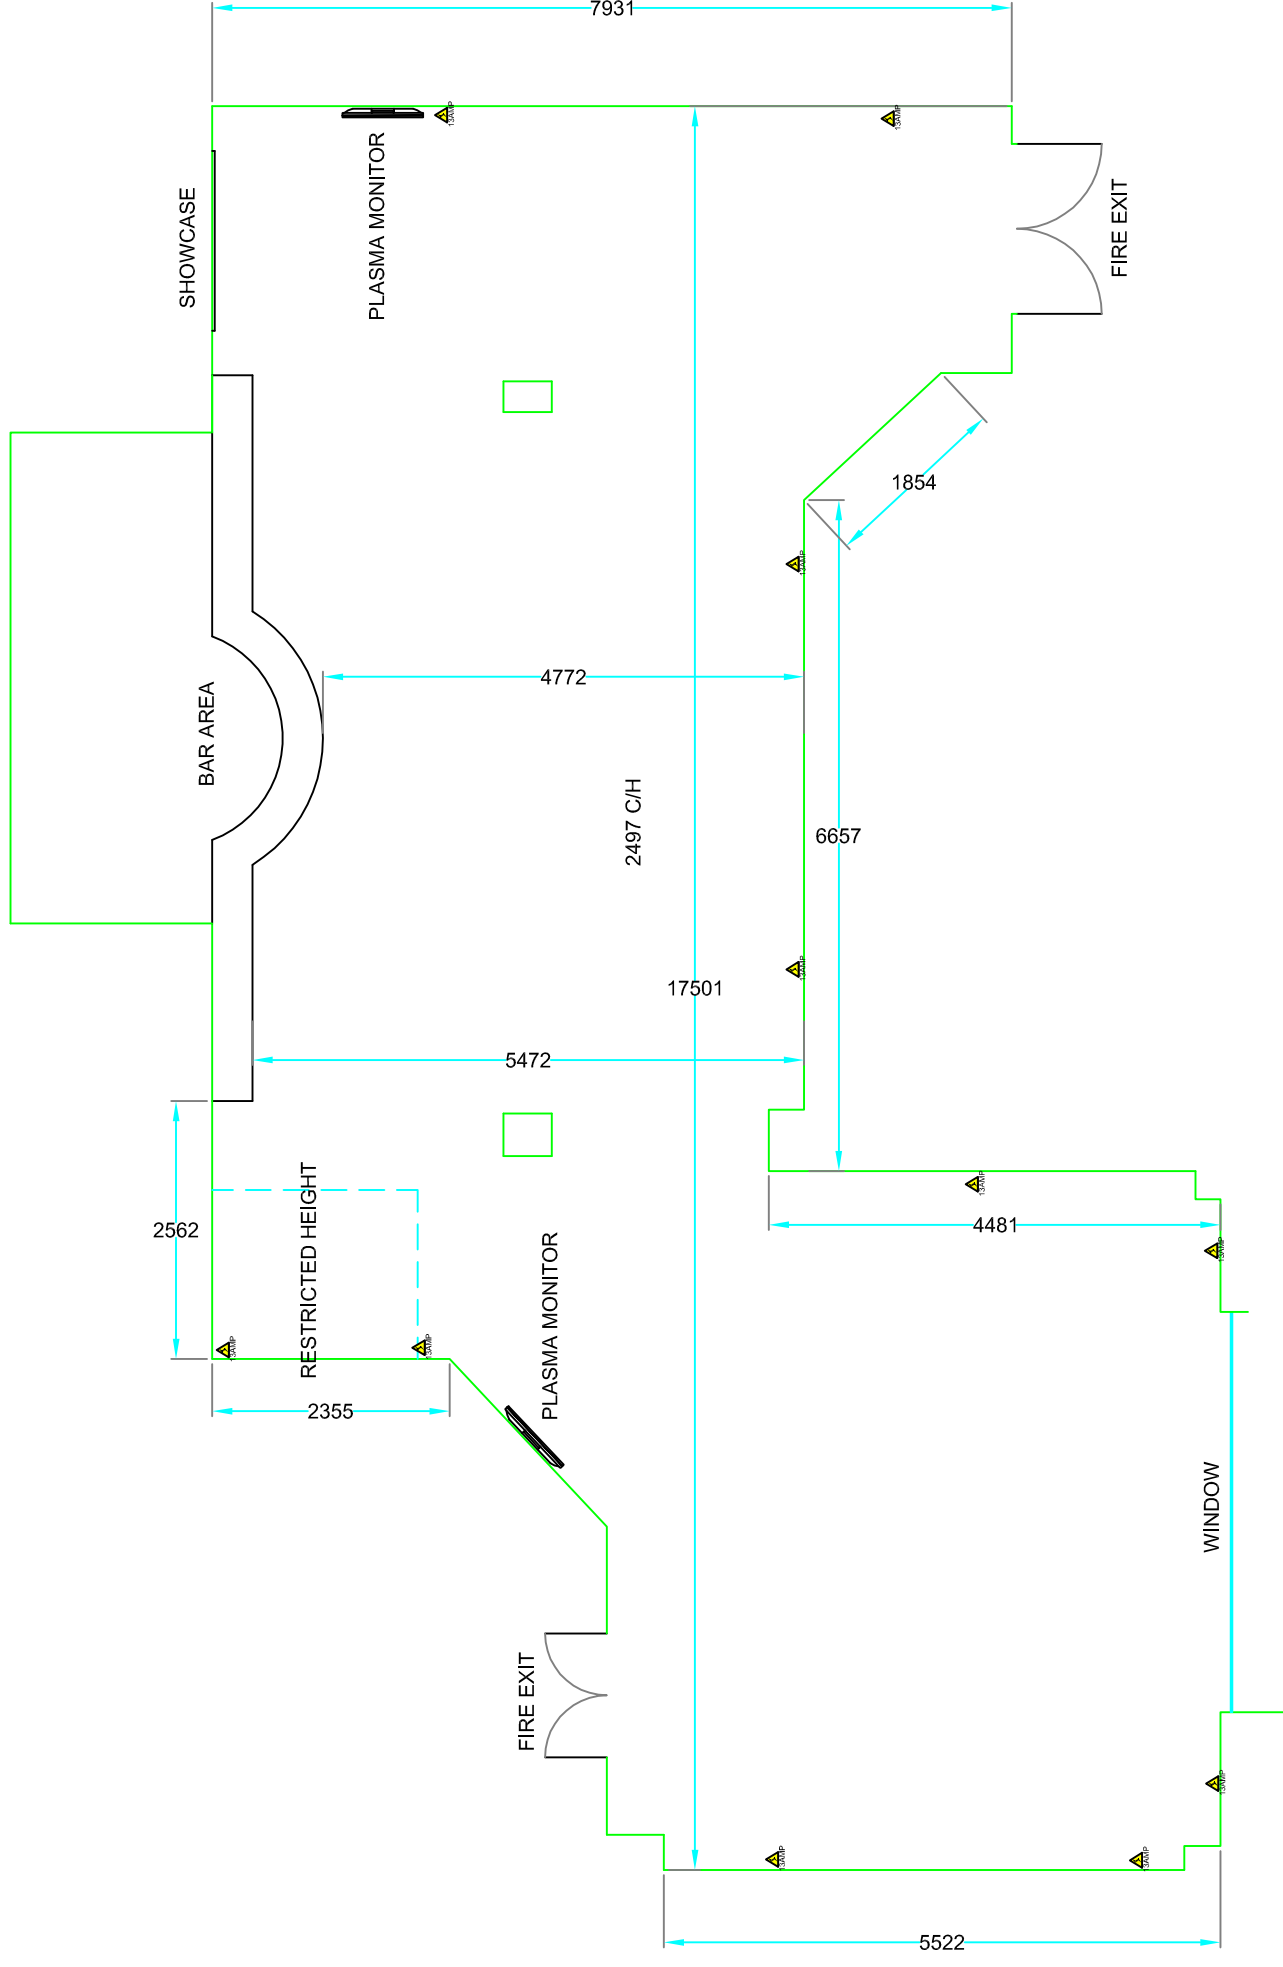

ROYAL BERKSHIRE CONFERENCE CENTRE WOULD LIKE TO DRAW TO YOUR ATTENTION THAT ALTHOUGH EVERY CARE HAS BEEN TAKEN TO ENSURE THE ACCURACY OF THIS DRAWING ALL CRITICAL MEASUREMENTS SHOULD BE CHECKED BEFORE ANY CONSTRUCTION COMMENCES

TROPHY ROOM

Scale 1:75 @ A3

⚠ ELECTRICAL SOCKET