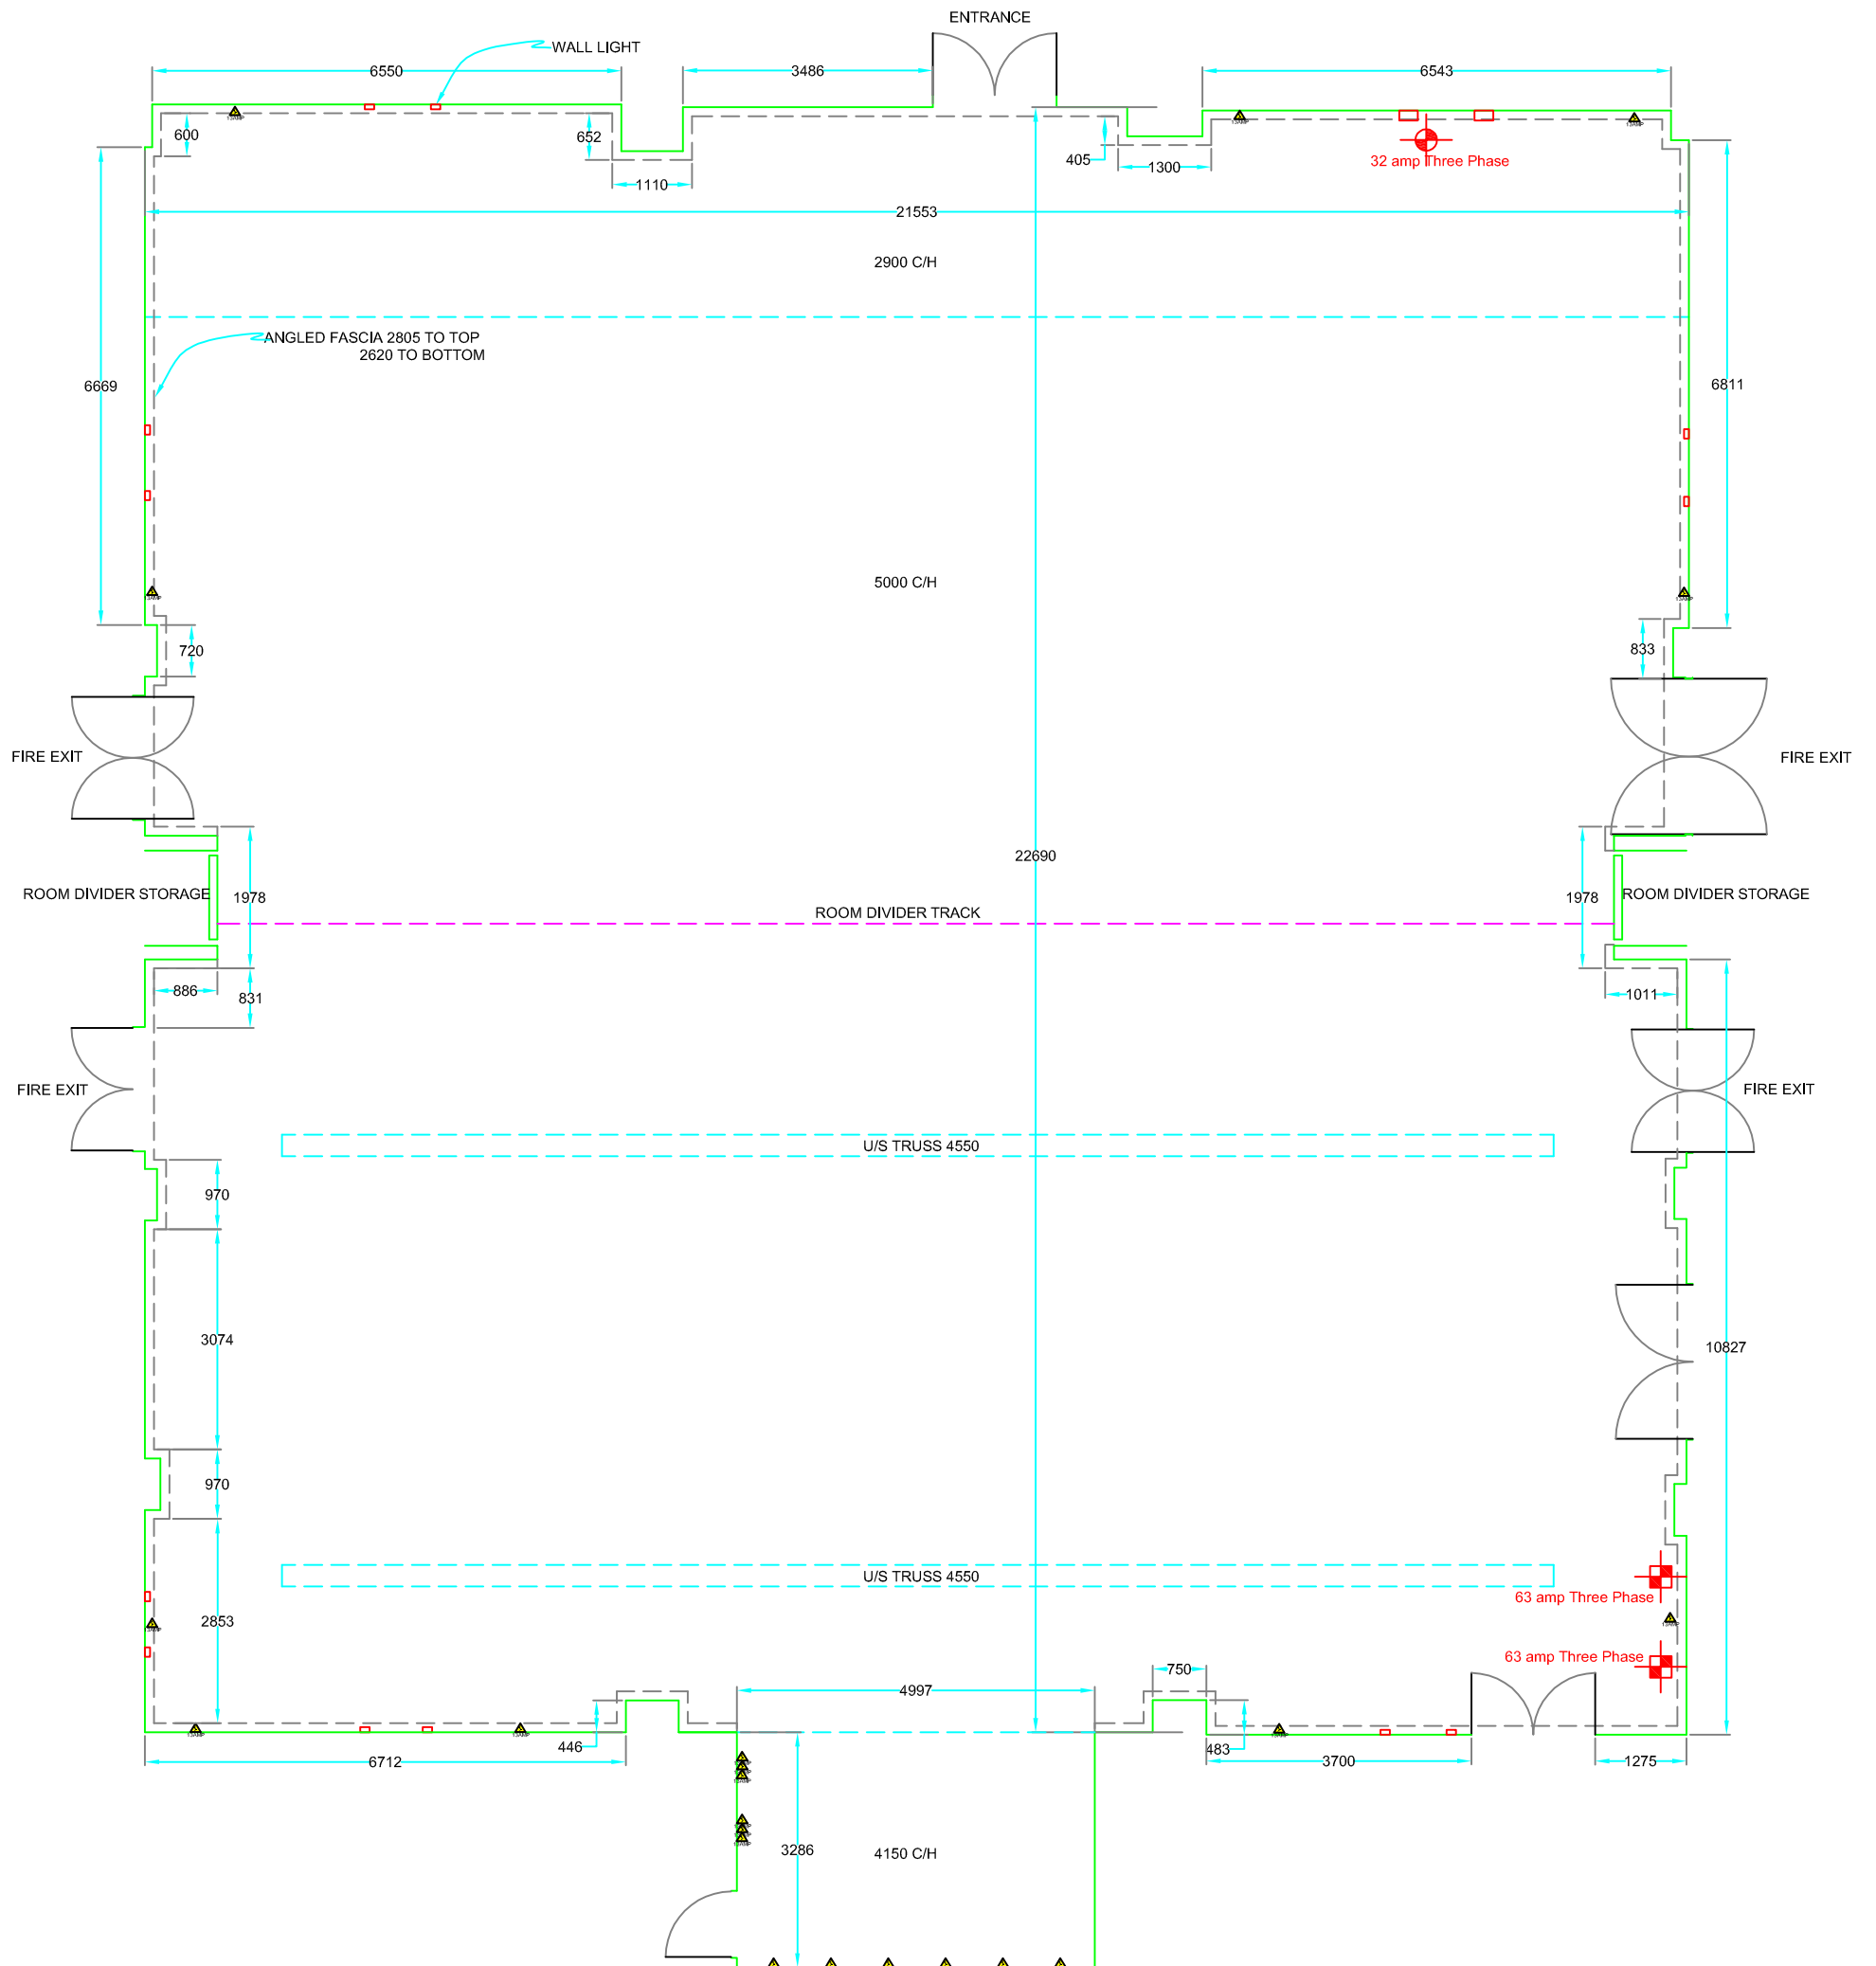

ROYAL BERKSHIRE CONFERENCE CENTRE WOULD LIKE TO DRAW TO YOUR ATTENTION THAT ALTHOUGH EVERY CARE HAS BEEN TAKEN TO ENSURE THE ACCURACY OF THIS DRAWING ALL CRITICAL MEASUREMENTS SHOULD BE CHECKED BEFORE ANY CONSTRUCTION COMMENCES

PRINCESS SUITE

Scale 1:100 @ A3

 ELECTRICAL SOCKET